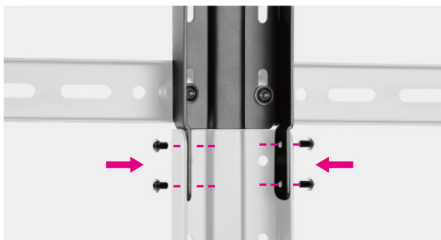

SH 4275B

Contemporary Tabletop TV Stands

Fits most 37"-75" flat & curved TVs

**Slim Simple Design
Strong Hold**

Weight Capacity
40kg/88lbs

Screen Size
37"-75"

VESA Compatible
200x200 300x200 300x300
400x200 400x300
400x400 600x400

Cable Management

Curved TV

Detachable Extension Plate
lengthens the stand to fit larger sized TVs.

Cable Management
creates a neat appearance.

Soft Silicone Pads
protect furniture from scratches or scuffs.