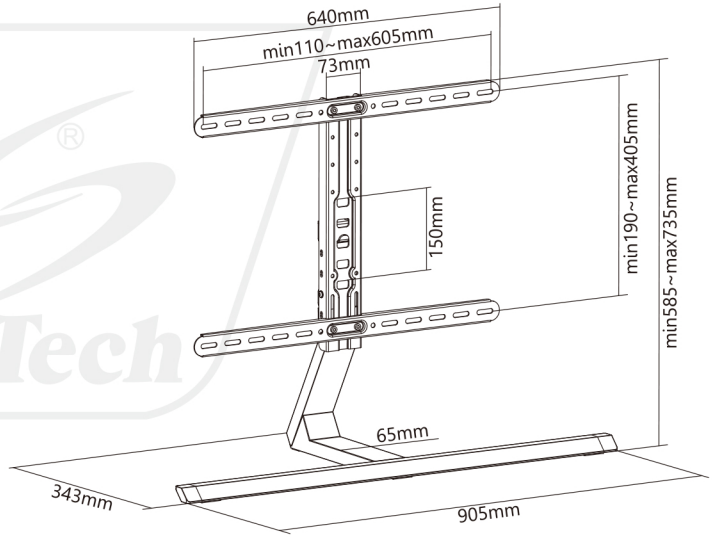

SH 4275B

Contemporary Tabletop TV Stands

Fits most 37"-75" flat & curved TVs

**Slim Simple Design
Strong Hold**

Weight Capacity
40kg/88lbs

Screen Size
37"-75"

VESA Compatible
200x200 300x200 300x300
400x200 400x300
400x400 600x400

Cable Management

Curved TV

Detachable Extension Plate
lengthens the stand to fit larger sized TVs.

Cable Management
creates a neat appearance.

Soft Silicone Pads
protect furniture from scratches or scuffs.